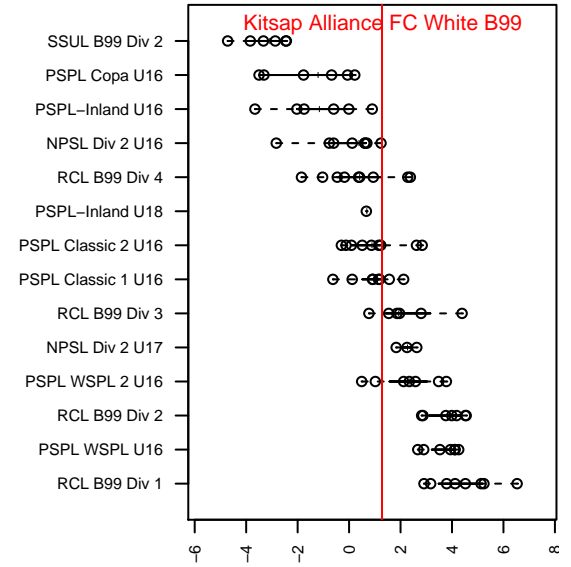

## Kitsap Alliance FC White B99

Kitsap Alliance FC  
 Silverdale, WA  
 B99 total strength=1377  
 attack=8.65 defense=6.32  
 fall league = RCL B99 Div 4, RCL B99 7V2

alt names used:  
 Kitsap Alliance B99B  
 KITSAP ALLIANCE FC B99 B (WA)  
 Kitsap Alliance B99 B  
 Kitsap Alliance FC B99 B  
 Kitsap Alliance FC B99 B  
 Kitsap Alliance FC B99 B

**attack and defense variance (black dot)  
relative to other teams  
and top 10 in region**

**attack and defense rating  
relative to others at age  
and all opponents in last 13 months**

**Performance relative to 13 month average**