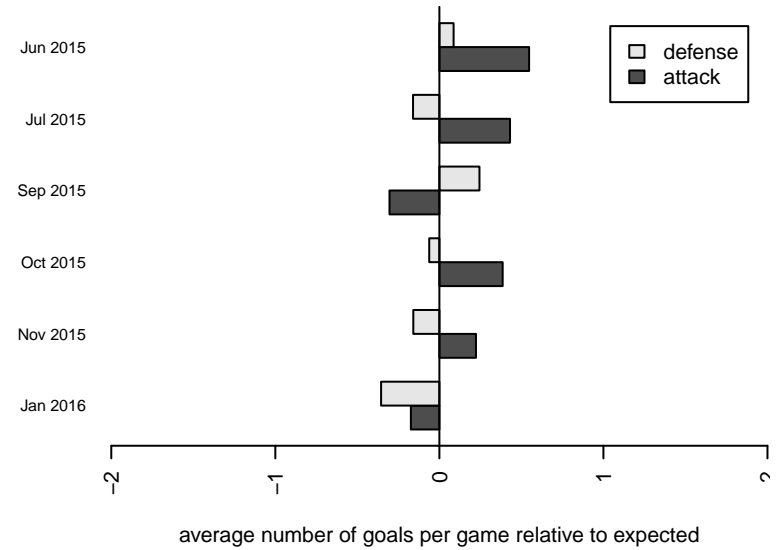

Performance relative to 13 month average