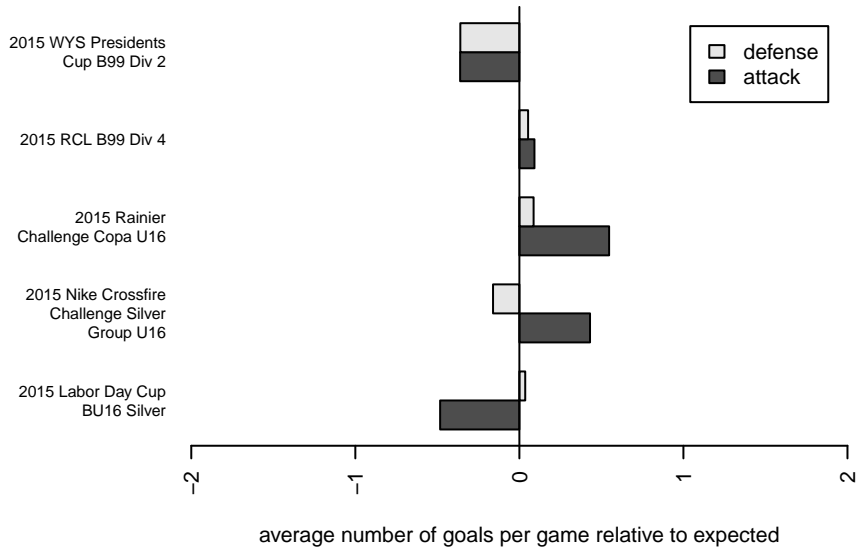

## Kitsap Alliance FC White B99

Kitsap Alliance FC  
 Silverdale, WA  
 B99 total strength=1377  
 attack=8.65 defense=6.32  
 fall league = RCL B99 Div 4, RCL B99 7V2

alt names used:  
 Kitsap Alliance B99B  
 KITSAP ALLIANCE FC B99 B (WA)  
 Kitsap Alliance B99 B  
 Kitsap Alliance FC B99 B  
 Kitsap Alliance FC B99 B  
 Kitsap Alliance FC B99 B

Venues played:  
 2015 Rainier Challenge Copa U16  
 2015 Nike Crossfire Challenge Silver Group U1  
 2015 Labor Day Cup BU16 Silver  
 2015 RCL B99 Div 4  
 2015 RCL B99 7V2  
 2015 WYS Presidents Cup B99 Div 2

**attack and defense variance (black dot)  
relative to other teams  
and top 10 in region**

**attack and defense rating  
relative to others at age  
and all opponents in last 13 months**

**Performance relative to 13 month average**