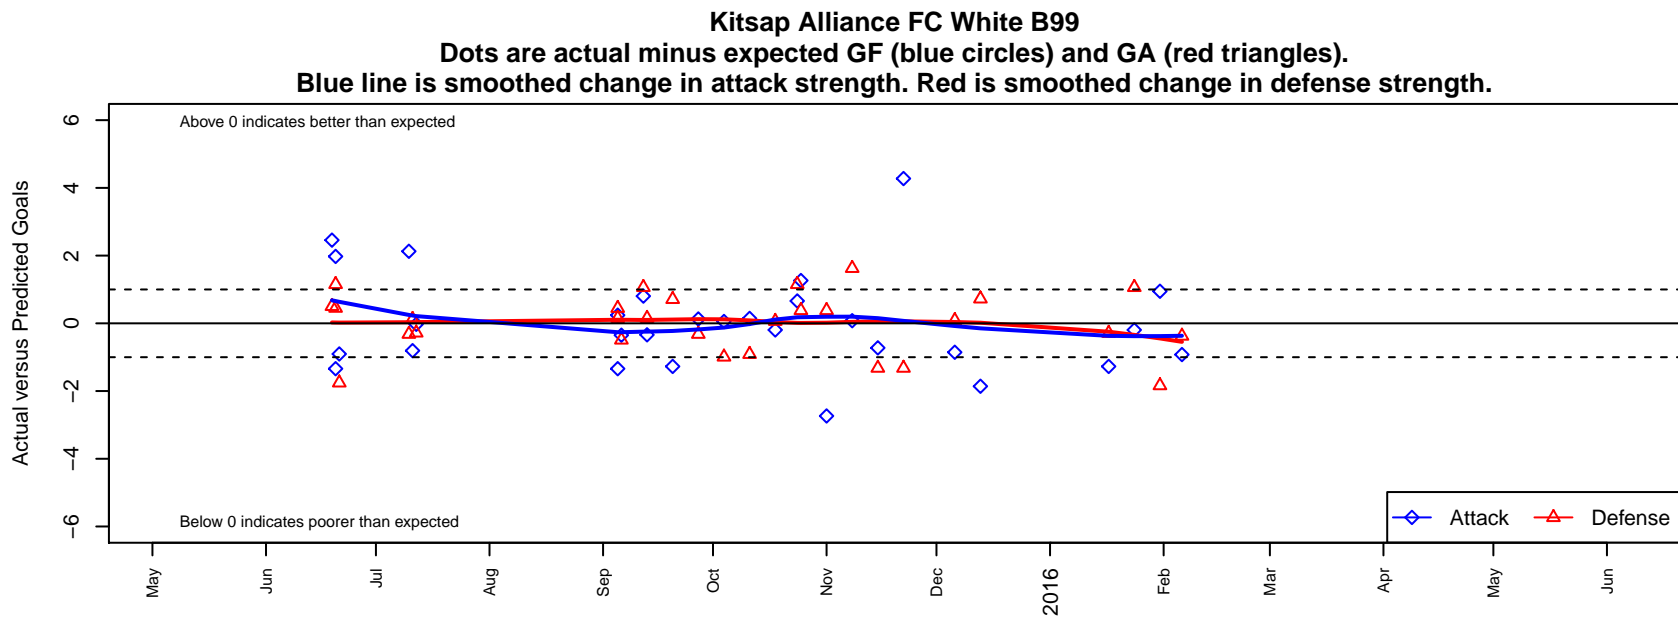

## Kitsap Alliance FC White B99

Kitsap Alliance FC  
 Silverdale, WA  
 B99 total strength=1377  
 attack=8.65 defense=6.32  
 fall league = RCL B99 Div 4, RCL B99 7V2

alt names used:  
 Kitsap Alliance B99B  
 KITSAP ALLIANCE FC B99 B (WA)  
 Kitsap Alliance B99 B  
 Kitsap Alliance FC B99 B  
 Kitsap Alliance FC B99 B  
 Kitsap Alliance FC B99 B

**attack and defense variance (black dot)  
relative to other teams  
and top 10 in region**

**attack and defense rating  
relative to others at age  
and all opponents in last 13 months**

**Performance relative to 13 month average**